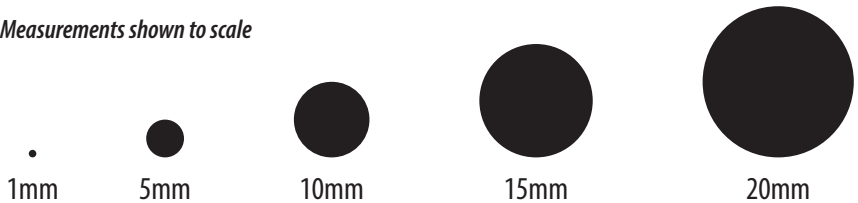

901 Count-A-Pak[®] Seed Totalizer

With optional 8-position carousel

901 Count-A-Pak[®] featuring dual chute

Saves Money ✓ Saves Time ✓ Saves On Labor ✓

- Count seeds from 1mm–20mm with .1% accuracy
- Self-calibration via fiber optic modules
- Two-year warranty
- Programmable set-point with optional 8-position carousel
- Wired and wireless data communication
- USB printer (RS232 printer capability)
- Barcode capability
- Touchscreen user interface
- Available in 7", 10" shallow bowl and 10" deep bowl
- Made in the USA, serviced in the midwest (on-site service also available)

901 Count-A-Pak[®] interface

Measurements shown to scale

Isometric view of Count-A-Pak[®] featuring optional carousel

Front view of Count-A-Pak[®] featuring optional carousel