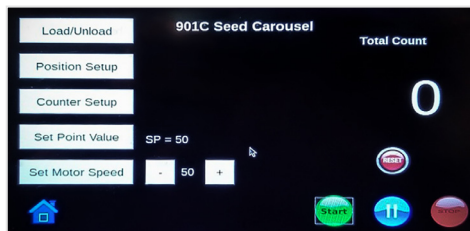

901 Count-A-Pak[®] Seed Totalizer

With optional 8-position carousel

901 Count-A-Pak[®] featuring dual chute

Saves Money ✓ Saves Time ✓ Saves On Labor ✓

- Count seeds from 1mm–20mm with .1% accuracy
- Self-calibration via fiber optic modules
- Two-year warranty
- Programmable set-point with optional 8-position carousel
- Wired and wireless data communication
- USB printer (RS232 printer capability)
- Barcode capability
- Touchscreen user interface
- Available in 7", 10" shallow bowl and 10" deep bowl
- Made in the USA, serviced in the midwest (on-site service also available)