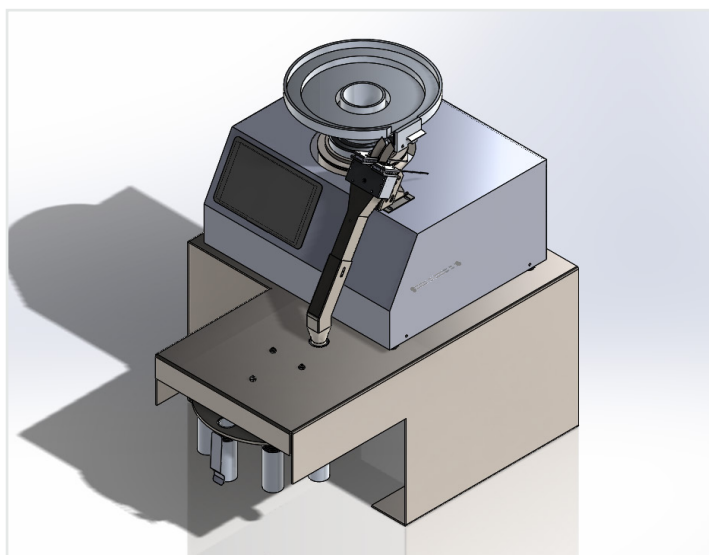

901 Count-A-Pak[®] Seed Totalizer

With optional 8-position carousel

901 Count-A-Pak[®] featuring dual chute

Saves Money ✓ Saves Time ✓ Saves On Labor ✓

- Count seeds from 1mm–20mm with .1% accuracy
- Self-calibration via fiber optic modules
- Two-year warranty
- Programmable set-point with optional 8-position carousel
- Wired and wireless data communication
- USB printer (RS232 printer capability)
- Barcode capability
- Touchscreen user interface
- Available in 7", 10" shallow bowl and 10" deep bowl
- Made in the USA, serviced in the midwest (on-site service also available)

901 Count-A-Pak[®] interface

Measurements shown to scale

Isometric view of Count-A-Pak[®] featuring optional carousel

Front view of Count-A-Pak[®] featuring optional carousel