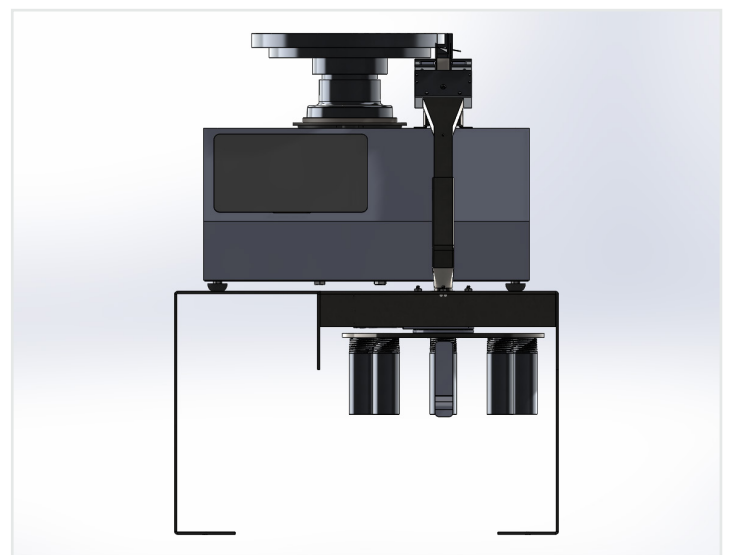

901 Count-A-Pak[®] Seed Totalizer

With optional 8-position carousel

901 Count-A-Pak[®] featuring dual chute

Saves Money ✓ Saves Time ✓ Saves On Labor ✓

- Count seeds from 1mm–20mm with .1% accuracy
- Self-calibration via fiber optic modules
- Two-year warranty
- Programmable set-point with optional 8-position carousel
- Wired and wireless data communication
- USB printer (RS232 printer capability)
- Barcode capability
- Touchscreen user interface
- Available in 7", 10" shallow bowl and 10" deep bowl
- Made in the USA, serviced in the midwest (on-site service also available)

901 Count-A-Pak[®] interface

Measurements shown to scale

Isometric view of Count-A-Pak[®] featuring optional carousel

Front view of Count-A-Pak[®] featuring optional carousel